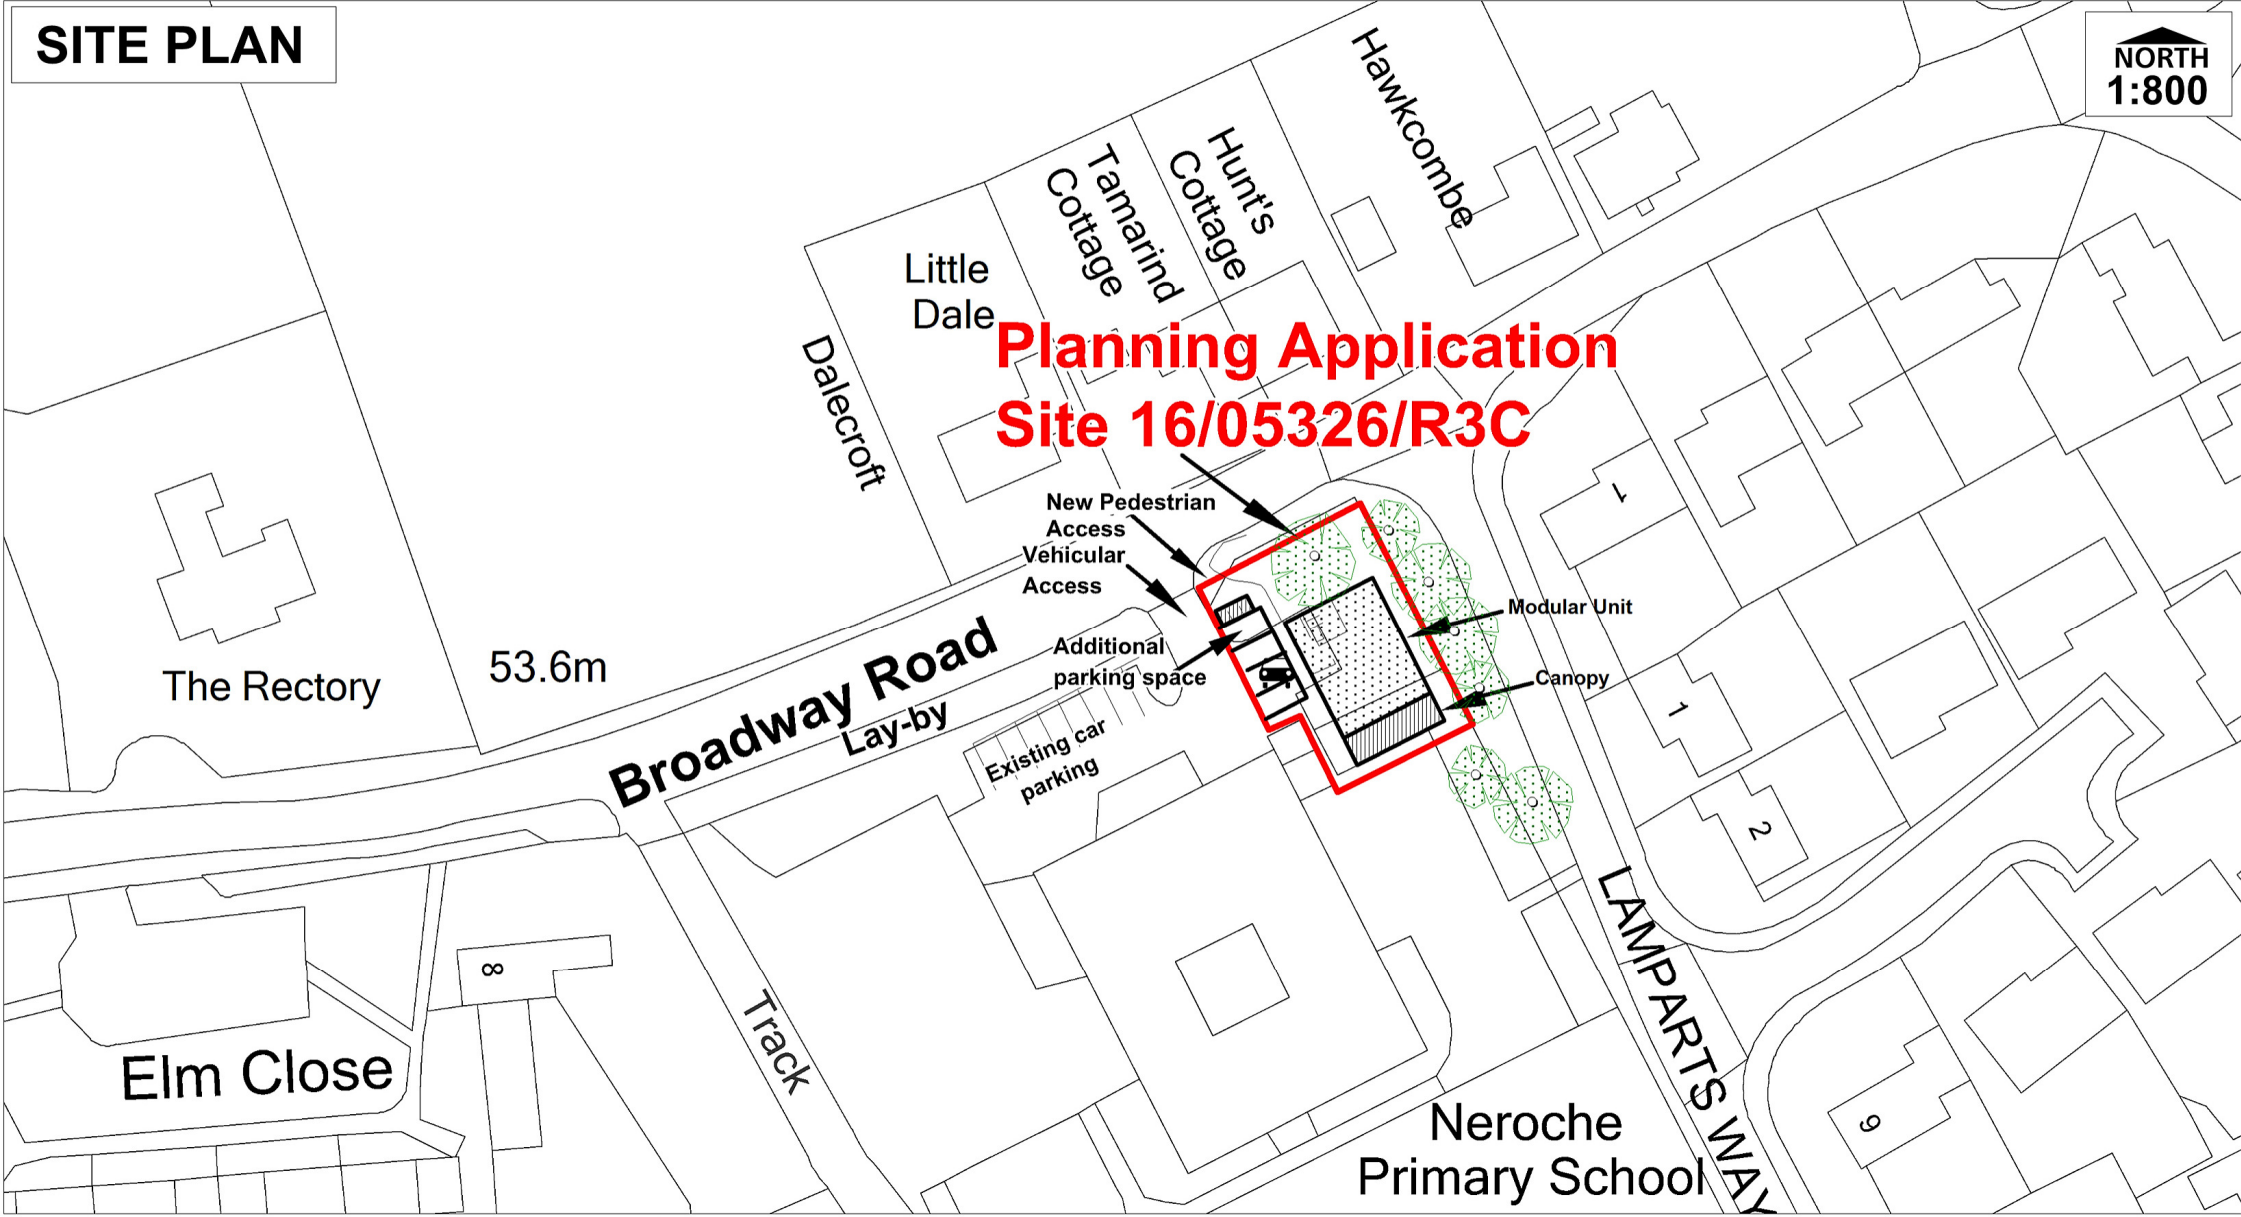

SITE PLAN

SOMERSET

 Philip Higginbottom
 Service Manager
 Planning Control, Enforcement and Compliance
 Community & Environmental Services
 Somerset County Council
 County Hall TAUNTON TA1 4DY

© Reproduced from Ordnance Survey Mapping with the permission of the Controller of Her Majesty's Stationery Office Crown Copyright.
 Unauthorised reproduction infringes Crown Copyright and May lead to prosecution or Civil Proceedings. Licence Number: 100038382 (2011) ©

Site Name:
Neroche Primary School, Broadway

Planning Control
 Drawn by: **P Silvers** Dated: **9 Feb 2016**